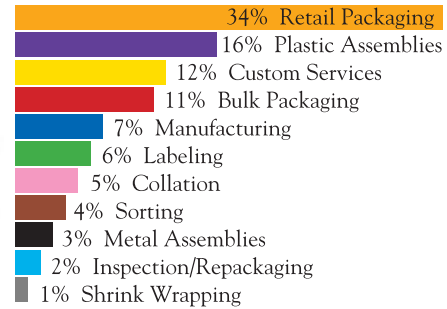

THE INDUSTRIES WE SERVE

WEAVER INDUSTRIES PROCESSES AND DELIVERS MORE THAN 250 ORDERS PER MONTH FOR AREA BUSINESSES! TO SEE HOW WEAVER INDUSTRIES CAN IMPACT YOUR PRODUCTION SCHEDULE, CALL ONE OF OUR REPRESENTATIVES TODAY.